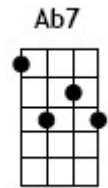

12-Bar Blues Variations Ukulele

Variation 1 (for Johnny B Goode)

1 2 3 4	1 2 3 4	1 2 3 4	1 2 3 4
C	C	C	C
F	F	C	C
G7	F	C	G7

Variation 2

1 2 3 4	1 2 3 4	1 2 3 4	1 2 3 4
C	F	C	C7
F	F7	C	C
G7	F	C	G7

Variation 3 (with added Ab7)

1 2 3 4	1 2 3 4	1 2 3 4	1 2
C	F	C	C
F	F7	C	C
G7	Ab7 G7	C	G7

Now in A Major!

1 2 3 4	1 2 3 4	1 2 3 4	1 2 3 4
A	A	A	A7
D	D7	A	A
E7	D	A	E7