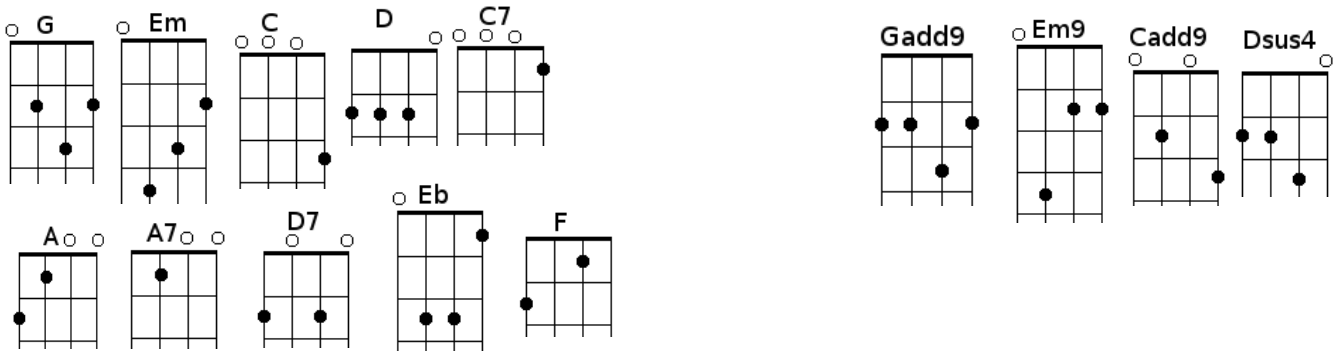

Every Breath you Take - The Police

Ukulele

Strumming: | 1 2 3 4 |
| D U D U - U D U |

Variation: add a 9th (or sus4) to each chord
G->Gadd9 Em->Emadd9 C->Cadd9 D->Dsus4

Verse 1

Every breath you take G G
Every move you make Em Em
Every bond you break C
Every step you take D
I'll be watching you Em Em

Verse 2

Every single day G G
Every word you say Em Em
Every game you play C
Every night you stay D
I'll be watching you G G

Chorus

Oh can't you see C C7
You belong to me G G
How my poor heart aches A A7
With every step you take D D7

Verse 3

Every move you make G G
Every vow you break Em Em
Every smile you fake C
Every claim you stake D
I'll be watching you Em Em

Bridge

Since you've gone I've been lost without a trace Eb Eb
I dream at night, I can only see your face F F
I look around but it's you I can't replace Eb Eb
I feel so cold and I long for your embrace F F
I keep calling baby, baby please... Eb Eb

Instrumental (as verse 1 and 2)

Chorus

Oh can't you see C C7
You belong to me G G
How my poor heart aches A A7
With every step you take D D7

Verse 4

Every move you make G G
Every vow you break Em Em
Every smile you fake C
Every claim you stake D
I'll be watching you Em Em
Every move you make C
Every step you take D
I'll be watching you Em Em Em Em