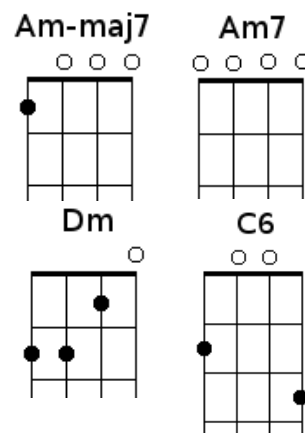

(Extra chords)

Intro

| C | Am | F | G7 |

Verse

| C (C6) | C (C6) |

Rockin' around the Christmas tree

| G7 | G7 |

At the Christmas party hop

| (Dm) G7 | (Dm) G7 |

Mistletoe hung where you can see

| G7 | C |

Every couple tries to stop

| C (C6) | C (C6) |

Rockin' around the Christmas tree

| G7 | G7 |

Let the Christmas spirit ring

| (Dm) G7 | (Dm) G7 |

Later we'll have some pumpkin pie

| G7 | C |

And we'll do some carolling

Chorus

| F | F |

You will get a sentimental

| Em | Em |

feeling when you hear

| Am (Am-maj7) | (Am7) |

Voices singing let's be jolly

| D (break) | G7 (break) |

Deck the halls with boughs of holly

Final Verse (as normal then last two lines as follows)

| (Dm) G7 | (Dm) G7 |

Everyone dancing merrily

| G7 | G7 | G7 | G7 |

In the new (strum) old (strum) fash- (strum) -ioned (strum)

| C | Am | F | C (C6) |

...way