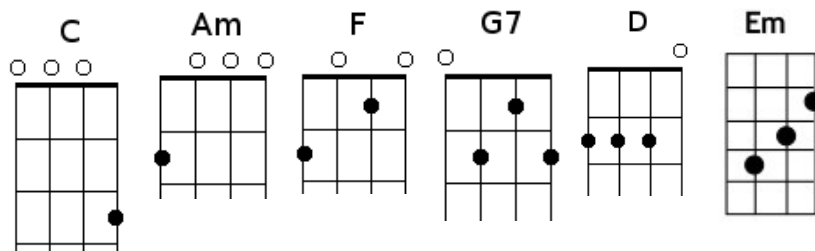

# Rockin' Around the Christmas Tree

Approx 130-140bpm 4/4 slight swing

Beginners can skip the chords in brackets and keep playing the chord immediately before.

## Simple chords

## Verse

| C (C6) | C (C6) |

Rockin' around the Christmas tree

| G7 | G7 |

At the Christmas party hop

| (Dm) G7 | (Dm) G7 |

Mistletoe hung where you can see

| G7 | C |

## Lyrics

Rockin' around the Christmas tree  
At the Christmas party hop  
Mistletoe hung where you can see  
Every couple tries to stop

Rockin' around the Christmas tree  
Let the Christmas spirit ring  
Later we'll have some pumpkin pie  
And we'll do some carolling