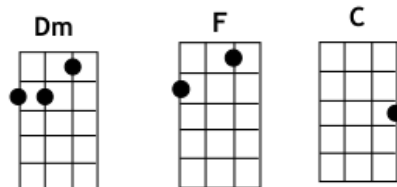

Shake it Off - Taylor Swift

| 1 & 2 & 3 & 4 & | 1 & 2 & 3 & 4 & |
 | x D u x D | x D u x D |

Strum pattern

D = downstroke u = upstroke

x = hit the strings with hand (percussive)

1 2 3 4	1 2 3 4	1 2 3 4	1 2 3 4
Dm	Dm	F	F
C	C	C	C

And the fakers gonna fake, fake, fake, fake, fake

I'm just gonna shake, shake, shake, shake, shake

I shake it off, I shake it off

Verse 3

I never miss a beat

I'm lightning on my feet

And that's what they don't see, mmm-mmm