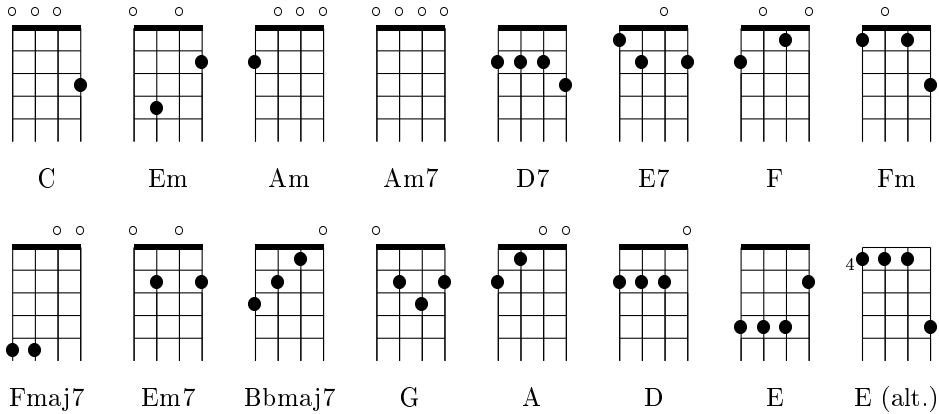

1 — Space Oddity [ukulele]

©David Bowie
W&M: David Bowie

C Em
Ground control to Major Tom,
C Em
Ground control to Major Tom:
Am Am7 D7
Take your protein pills and put your helmet on.

C Em
Ground control to Major Tom:
C Em
Commencing countdown, engines on,
Am Am7 D7
check ignition and may gods love be with you.

C E7
This is ground control to Major Tom:
F
You've really made the grade,
Fm C F
and the papers want to know whose shirts you wear.
Fm C F
Now its time to leave the capsule if you dare.

C E7
This is Major Tom to ground control:
F
I'm stepping through the door,
Fm C F
and I'm floating in a most peculiar way,
Fm C F
and the stars look very different today.

G E7
Ground control to Major Tom:
Am Am7
Your circuits dead, there's something wrong.
D7
Can you hear me, Major Tom?
C
Can you hear me, Major Tom?
G
Can you hear me, Major Tom?

Can you ...

Fmaj7 Em7
Here am I floating round my tin can,
Fmaj7 Em7
far above the moon.
Bmaj7 Am
Planet Earth is blue,
G F
and there's nothing I can do.

C F G A

C F G A

Fmaj7 Em7 A C D E(alt.)

I send my thanks to people who publish chords on the Internet. The primary sources for my arrangement were http://www.lindesign.se/uwp/guitar/b/david_bowie/space_oddity.crd and <http://www.scorpex.net/uke.htm>. For this version, I've tried to find the chords and chord variants I think work best on the ukulele. I hope you like it!