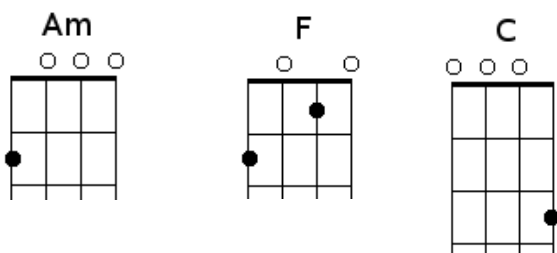

"Stay With Me"

Sam Smith

Ukulele

| 1 & 2 & 3 & 4 & | 1 & 2 & 3 & 4 & |
| Am F C | (C) | (repeat)

[Verse 1:]

Am F C
Guess it's true, I'm not good at a one-night stand
Am F C
But I still need love 'cause I'm just a man
Am F C
These nights never seem to go to plan
Am F C
I don't want you to leave, will you hold my hand?

[Chorus:]

Am F C
Oh, won't you stay with me?
Am F C
'Cause you're all I need
Am F C
This ain't love, it's clear to see
Am F C
But darling, stay with me

[Verse 2:]

Am F C
Why am I so emotional?
Am F C
No, it's not a good look, gain some self-control
Am F C
And deep down I know this never works
Am F C
But you can lay with me so it doesn't hurt