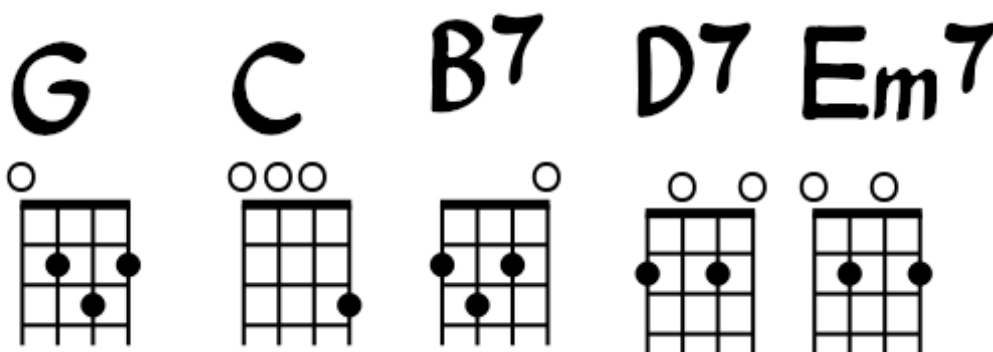

This Little Light Of Mine

1	2	3	4	1	2	3	4	1	2	3	4	1	2	3	4	
G				G				G				G				
This little light of mine				I'm gonna let it shine				I'm gonna let it shine								
Eve-ry where I go				I'm gonna let it shine				I'm gonna let it shine								
C				C				C				G				
This little light of mine				I'm gonna let it shine				I'm gonna let it shine								
Eve-ry where I go				I'm gonna let it shine				I'm gonna let it shine								
G				G				B7				Em7				
This little light of mine				I'm gonna let it shine				Let it								
Eve-ry where I go				I'm gonna let it shine				I'm gonna let it shine								
G				D7				G				G				
shine let it shine				let it shine				shine								

Some strumming ideas - work through them one by one.

1	2	3	4	1	2	3	4	
D	-	-	-	D	-	-	-	
D	-	-	D	D	-	-	D	
D	-	D	-	D	-	D	-	
D	u	D	u	D	u	D	u	

Getting trickier...

1	2	3	4	1	2	3	4	
D	-	D	u	D	-	D	u	
D	-	D	u	D	-	D	u	
D	-	D	u	D	-	D	u	
D	-	D	u	D	-	D	u	