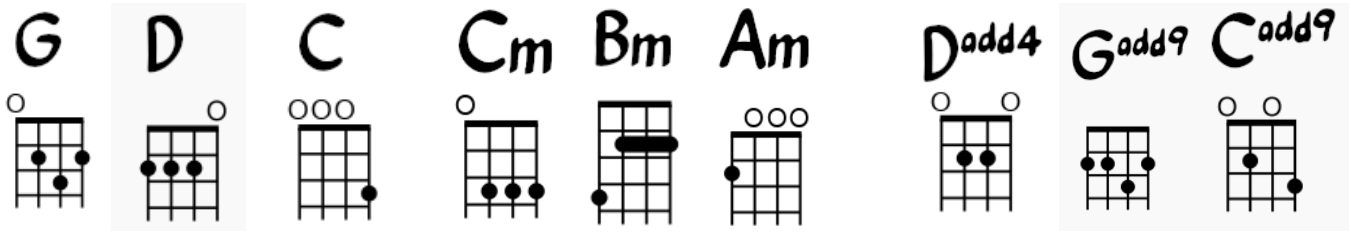

# Nowhere Man - The Beatles

## Verses

| **G** | | **D<sub>(add4)</sub>** | | **C<sub>(add9)</sub>** | | **G** | |  
 V1 He's a real nowhere man sitting in his nowhere land  
*[Solo]*

| **C** | | **Cm** | | **G** | | **G (riff 1)** | |  
 Making all his nowhere plans for no-body  
*[solo continued]*

| **G** | | **D<sub>(add4)</sub>** | | **C<sub>(add9)</sub>** | | **G** | |  
 V2 Doesn't have a point of view, knows not where he's going to  
 V3 He's as blind as he can be just sees what he wants to see

Verse 1  
 Verse 2  
 Chorus 1  
 Solo  
 Verse 3  
 Chorus 2  
 Verse 2  
 Chorus 1

Verse 1 repeat last line x3

Solo

G Dadd4 C G

T  
A  
B

2 3 0 3 0 0 0 3 5

5 C Cm Gaug G

T  
A  
B