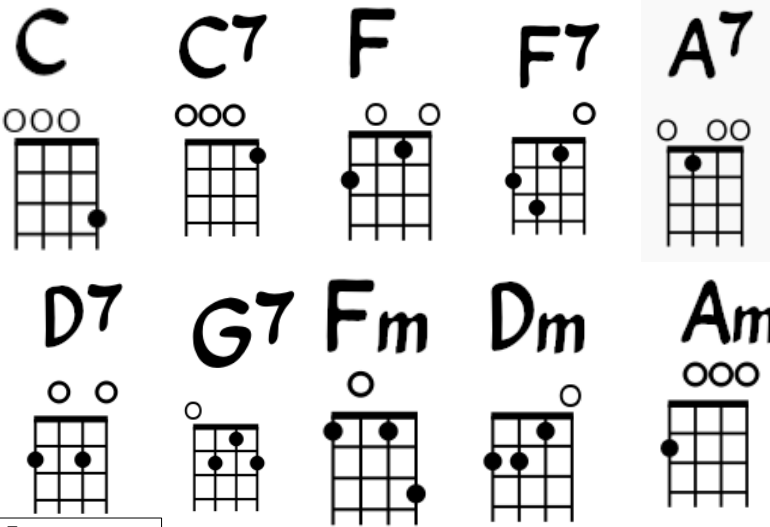

The Bare Necessities - The Jungle Book

Structure

Chorus
Verse 1
Chorus
Verse 2
Inst. Chorus
Inst. Verse sung ending

4/4 but count in 2 (split common time)
♩ = 100 Swing the 8th notes

Chorus

D-D--uDu	D-Du-uDu	D-D--uDu	D-Du-uDu
1 2 3 4	1 2 3 4	1 2 3 4	1 2 3 4
C	C7	F	F7
Look for the bare ne -	cessities,	the simple bare	ne - cessities,
C	A7	D7	G7
For - get about your	worries, and your	strife,	I mean, the
C	C7	F	F7
bare ne - cessities,	ol' Mother	Nature's recipes,	That
C	A7	D7	G7
bring the bare ne - cessi -	ties of life	V1	Wherever I
		V2	Now, when you pick a

Verse

G7	G7	C	C
wander,	wherever I roam,	I couldn't be	
paw-paw,	or a prickly pear,	And you prick a	
G7	G7	C	C7
fonder	of my big home,	The bees are	
raw paw,	well, next time beware,	Don't pick the	
F	Fm	C	D7
buzzin' in the	tree to make some honey	just for me,	
prickly pear by the	paw, when you pick a pear	try to use the claw,	
Am (break)	A7 (break)	Dm (break)	D7 G7
When you look under the	rocks and plants, and take a	glance at the fancy ants,	then
But you don't need to	use the claw, when you	pick a pair of the big	paw - paw!
C	A7	A7 (break)	Dm
maybe try a few,	The bare ne - cessities	of	
Have I given you a clue?			
G7	C	Am	Dm G7
life will come to you,		They'll come to you	
C			