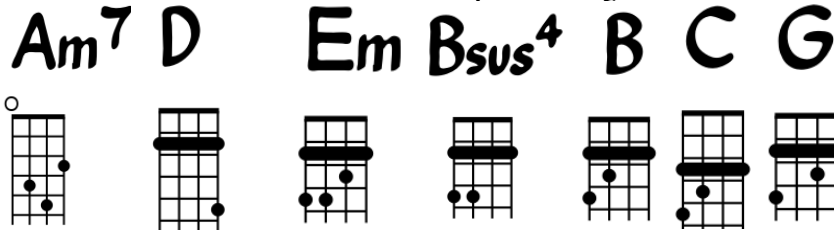

Starlight - Muse - Ukulele Arrangement

Simple chords

Intro: 4 bars rhythm and bass (G)

Instrumental Chorus

Verse 1

Verse 2

Chorus

Verse 3

Bridge

Break: 4 bars rhythm and bass

Chorus

Verse 1

Bridge

Chorus

Variations and barre chords for Bridge

Clapping / Snare Drum rhythm

Verse

strum gently with quavers (1 & 2 & 3 & 4 &)

anticipate every 2nd chord e.g. play Am and C on the '&' after beat 4

<p>G</p> <p>v1 Far away</p> <p>v2 Star - light</p> <p>v3 My life</p> <p>G</p> <p>memories</p> <p>life</p> <p>nite</p>	<p>Am(7)</p> <p>This ship has taken me far away</p> <p>I will be chasing a star - light</p> <p>You electrify my life</p> <p>Am(7)</p> <p>of the people who care if I live or die</p> <p>I don't know if it's worth it any - more</p> <p>all the souls that would die just to feel alive</p>	<p>Em</p> <p>Far away from the</p> <p>until the end of my</p> <p>let's conspire to ig -</p> <p>Em</p> <p>of the people who care if I live or die</p> <p>I don't know if it's worth it any - more</p> <p>all the souls that would die just to feel alive</p>	<p>C</p> <p>Far away from the</p> <p>until the end of my</p> <p>let's conspire to ig -</p> <p>C</p>
---	---	---	---

Bridge

(use riff 2 for strumming pattern)

<p>Am</p> <p>F</p> <p>fade</p>	<p>D</p> <p>I'll never let you go</p> <p>C</p> <p>a - way</p>	<p>B7</p> <p>if you promise not to</p> <p>F</p> <p>Never fade</p>	<p>Em</p> <p>if you promise not to</p> <p>B7</p> <p>a - way</p>
--	---	---	---