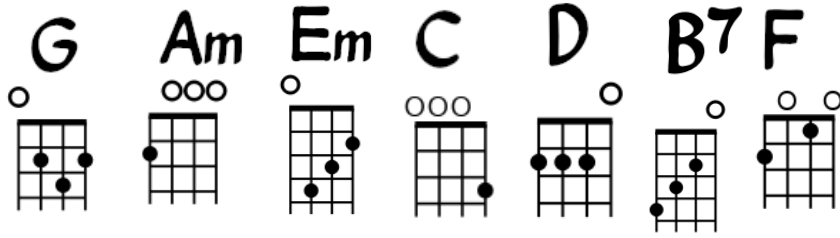

Starlight - Muse - Ukulele Arrangement

Simple chords

Intro: 4 bars rhythm and bass (G)

Instrumental Chorus

Verse 1

Verse 2

Chorus

Verse 3

Bridge

Break: 4 bars rhythm and bass

Chorus

Verse 1

Bridge

Chorus

Variations and barre chords for Bridge

Clapping / Snare Drum rhythm

Verse

strum gently with quavers (1 & 2 & 3 & 4 &)

anticipate every 2nd chord e.g. play Am and C on the '&' after beat 4

<p>G</p> <p>v1 Far away</p> <p>v2 Star - light</p> <p>v3 My life</p> <p>G</p> <p>memories</p> <p>life</p> <p>nite</p>	<p>Am(7)</p> <p>This ship has taken me far away</p> <p>I will be chasing a star - light</p> <p>You electrify my life</p> <p>Am(7)</p> <p>of the people who care if I live or die</p> <p>I don't know if it's worth it any - more</p> <p>all the souls that would die just to feel alive</p>	<p>Em</p> <p>Far away from the</p> <p>until the end of my</p> <p>let's conspire to ig -</p> <p>Em</p> <p>of the people who care if I live or die</p> <p>I don't know if it's worth it any - more</p> <p>all the souls that would die just to feel alive</p>	<p>C</p> <p>Far away from the</p> <p>until the end of my</p> <p>let's conspire to ig -</p> <p>C</p>
---	---	---	---

TAB

Alternative Riff 3 - end of bridge - use either or both!

Em Bsus⁴ B C G

TAB

Riff 4 - verse - use to add variety on verse 2 and 3

G Am Em C

TAB