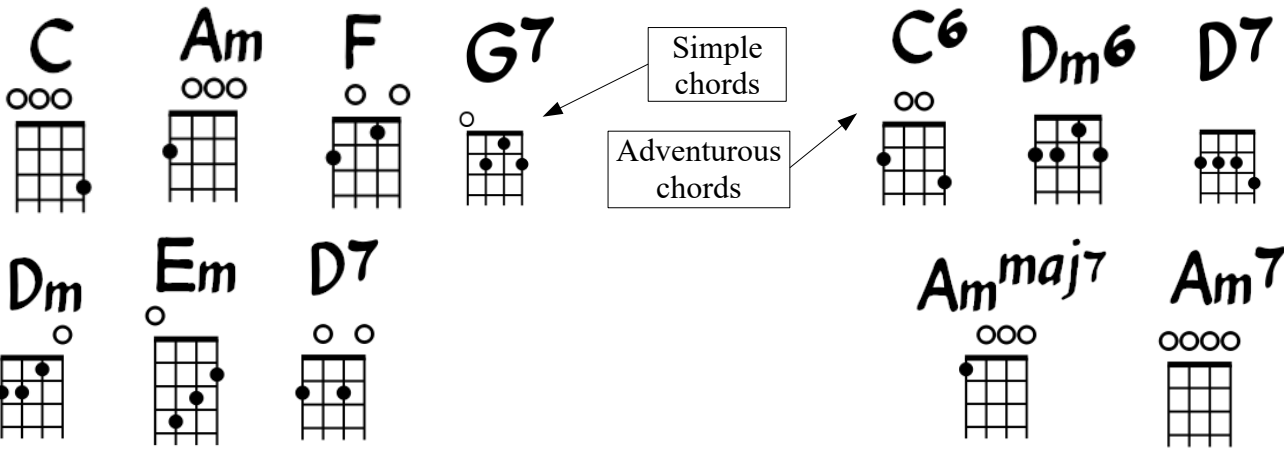

# Rockin' Around the Christmas Tree

1	2	3	4	1	2	3	4	1	2	3	4	1	2	3	4
<b>Intro</b>				D Du uDu				D Du uDu				D Du uDu			
C				Am				F				G7			

## Verse 1 & 2

C	C <sup>6</sup>	C	C <sup>6</sup>	G <sup>7</sup>	G <sup>7</sup>
v1	Rockin' around the Christmas tree	At the Christmas party	hop		
v2	Rockin' around the Christmas tree	Have a hap - py holi - day			
Dm	Dm <sup>6</sup>	Dm	Dm <sup>6</sup>	G <sup>7</sup>	C
Mistletoe hung where you can see Every couple tries to stop					
Everyone dancing merri - ly In the new old fashioned way					
C	C <sup>6</sup>	C	C <sup>6</sup>	G <sup>7</sup>	G <sup>7</sup>
Rockin' around the Christmas tree Let the Christmas spirit ring					
(instrumental)					
Dm	Dm <sup>6</sup>	Dm	Dm <sup>6</sup>	G <sup>7</sup>	C
Later we'll have some pumpkin pie and we'll do some carol - ling					
(instrumental ctd)					

## Chorus

F	F	Em	Em	
You will get a	sent - i - men - tal	feeling	when you hear	
Am	Am <sup>maj7</sup>	Am <sup>7</sup>	D <sup>7</sup>	G <sup>7</sup>
Voices singing	let's be jolly	Deck the halls with boughs of holly		
				<i>1<sup>st</sup> time to verse 2</i>
				<i>2<sup>nd</sup> time to final verse</i>

## Final Verse

C	C <sup>6</sup>	C	C <sup>6</sup>	G <sup>7</sup>	G <sup>7</sup>
v3	Rockin' around the Christmas tree	Have a hap - py holi - day			
Dm	Dm <sup>6</sup>	Dm	Dm <sup>6</sup>	G <sup>7</sup>	G <sup>7</sup>
Everyone dancing merri - ly In the new, old, fash - ioned					
C	Am	F	C	C <sup>6</sup>	
way... (outro)					