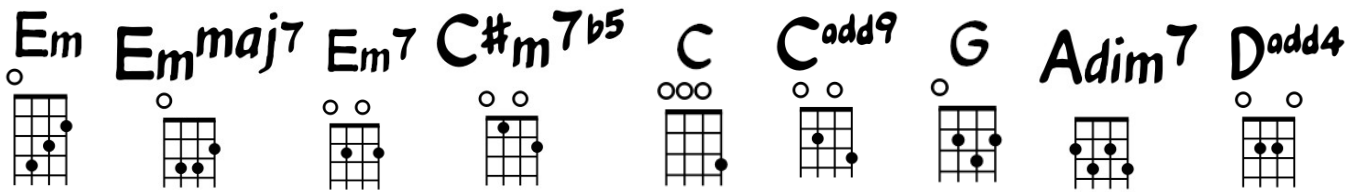

Bridge

| Em	| Em^{maj7}	| Em⁷	| C#m^{7b5}	|
	However big	however small	let me be part of it all	
| C	| C^{add9}	| G	| G A^{dim7}	|
	share your dreams with me			
| Em	| Em^{maj7}	| Em⁷	| C#m^{7b5}	|
	You may be right, you may be wrong but say that you'll bring me along			
| Am	| Am	| G	| G	|
	to the world you see		to the world I close my	
| C	| C	| G	| D^{sus4}	|
eyes to see		I close my eyes	to see	
| D^{sus4}	|			|
<i>(to final chorus)</i>