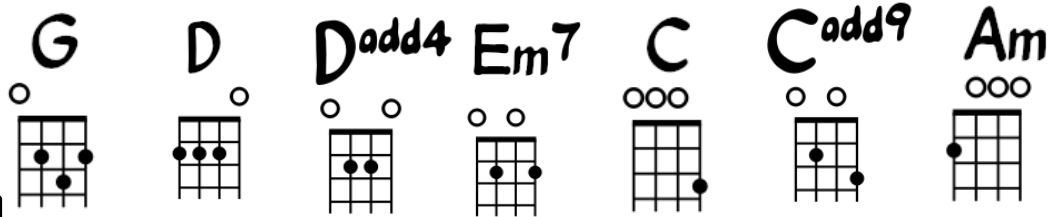

# A Million Dreams - The Greatest Showman

## Verse

G	D <sup>add4</sup>	Em <sup>7</sup>	C	
Verse 1	I close my eyes	and I can see	a world that's waiting up for me	
Verse 2	There's a house	we can build	every room inside is filled	
G	D <sup>add4</sup>	C	C	
	that I call my own			
	with things from far away			
G	D <sup>add4</sup>	Em <sup>7</sup>	C	
	Through the dark through the door		through where no-one's been before	
	Special things I compile		each one there to make you smile	
G	D <sup>add4</sup>	C	C	
	but it feels like home			
	on a rain - y day			

## Chorus

G	G	D <sup>add4</sup>	D <sup>add4</sup>	
'cos every night I lie in bed		the brightest colours fill my head		
Am	Am	C	C	
a million dreams are keeping me awake				
G	G	D <sup>add4</sup>	D <sup>add4</sup>	
I think of what the world could be, a vision of the one I see				
Am	Am	C	C	
a million dreams is all it's gonna take				
C (break)	(C)			
Oh a million dreams, for the world we're gonna make				

Em	Em <sup>maj7</sup>	Em <sup>7</sup>	C#m <sup>7b5</sup>	
	However big	however small	let me be part of it all	
C	C <sup>add9</sup>	G	G A <sup>dim7</sup>	
	share your dreams with me			
Em	Em <sup>maj7</sup>	Em <sup>7</sup>	C#m <sup>7b5</sup>	
	You may be right, you may be wrong but say that you'll bring me along			
Am	Am	G	G	
	to the world you see		to the world I close my	
C	C	G	D <sup>sus4</sup>	
eyes to see		I close my eyes	to see	
D <sup>sus4</sup>				
<i>(to final chorus)</i>				